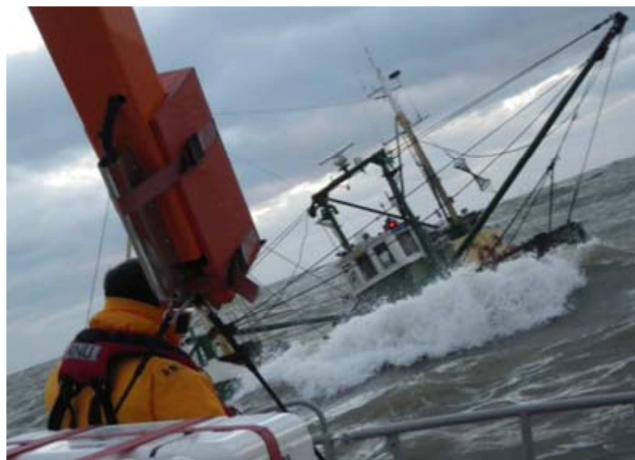

HARWICH LIFEBOAT AIDS BELGIAN TRAWLER

The Harwich Lifeboat **ALBERT BROWN** was called out at 00.43 hrs on 6th February to aid the Belgian trawler **Z582**

“ASANNAT” which had engine failure some 30 miles east of Harwich. A tow was established which parted 3 times in a rough northerly force 9. The lifeboat was secured at her berth with the trawler at 11.30. photo's : **Andrew Moors Harwich Lifeboat ©**